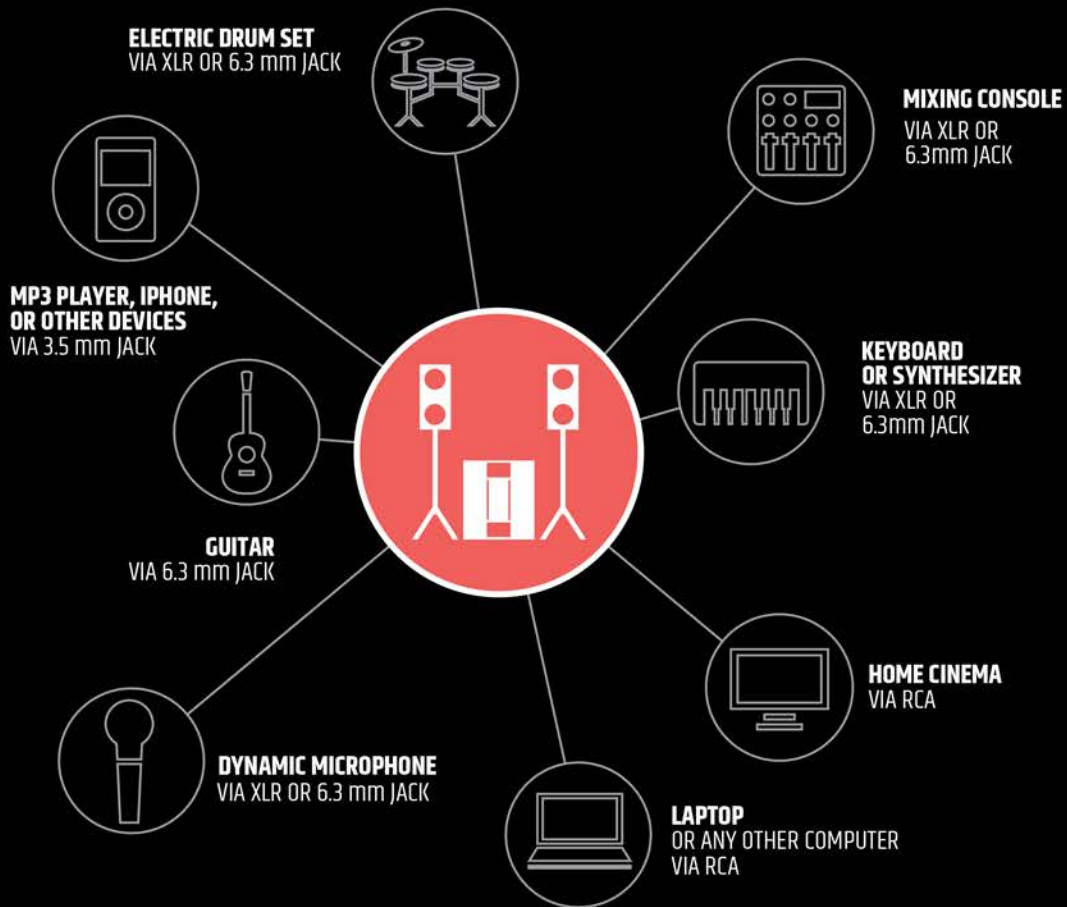

Why LD Systems is the right choice for you

PERFORMANCE

LD Systems Speakers give you the power to handle all kinds of situations - at home, on stage, virtually anywhere

CONNECTIVITY

Multiple channel mixers allow simultaneous connection of all your devices.

RELIABILITY Designed & engineered in Germany, 1-Year Warranty for all speakers.