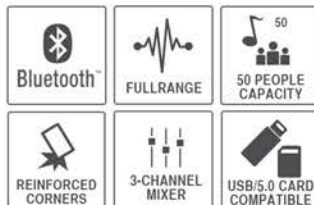

Freedom to Roam

Great sound that goes wherever you go. Free your sound with this portable speaker that offers a 10" full-range speaker and built-in 3-channel mixer for rich sound at your convenience.

- Battery powered up to 20-Hour Use
- Built-in wheels and extension handles for carting convenience
- Bluetooth player, with SD Card and USB input
- Handy IR remote control included

ULTRA MOBILE

A rechargeable battery pack provides up to 20 hours of continuous operation.